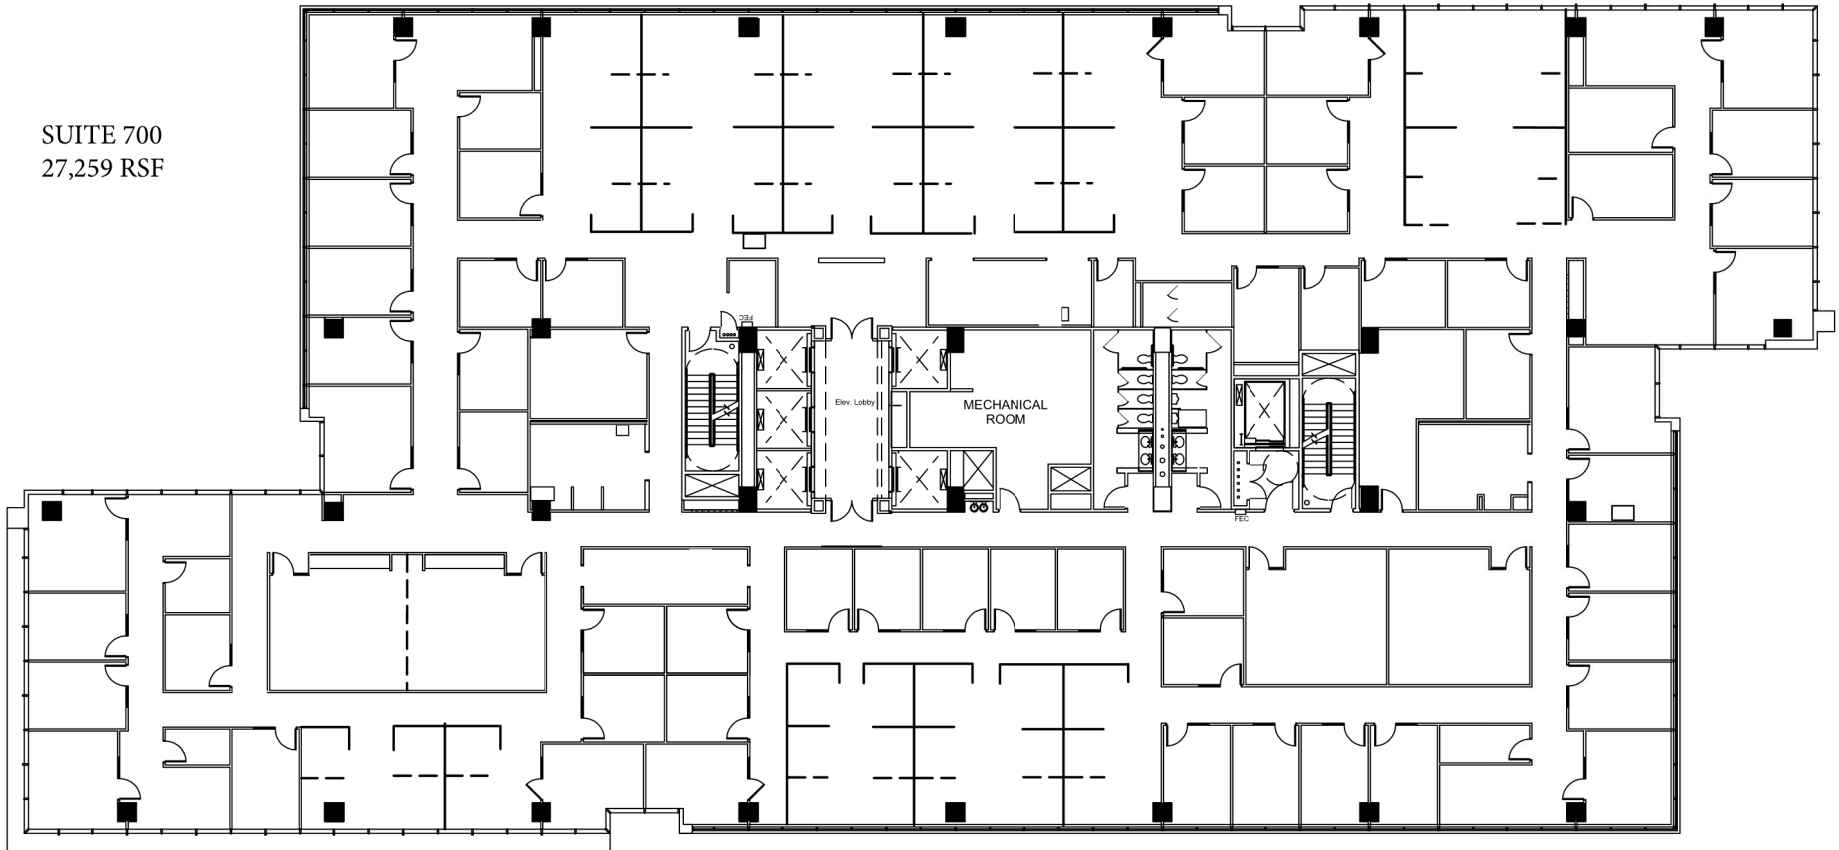

SUITE 700
27,259 RSF

Energy Center II
575 North Dairy Ashford
7th Floor

Steve Rocher
Senior Vice President
713.577.1615
steve.rocher@cbre.com